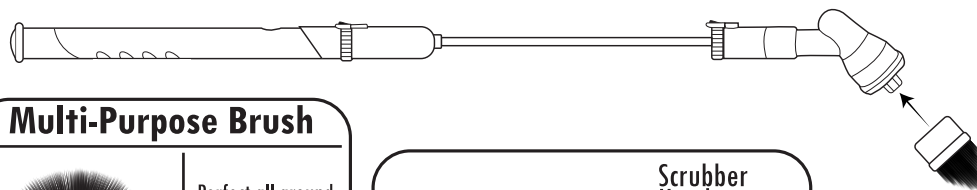

**READ ALL WARNINGS AND INSTRUCTIONS BEFORE USING PRODUCT.
INJURY CAN RESULT FROM IMPROPER USE.
SAVE THESE INSTRUCTIONS.**

BRUSH HEAD REPLACEMENT

Refer to your Hurricane® Spin Scrubber™* Instruction manual for all instructions for use or visit www.supertek.ca/spin-scrubber

Firmly hold the Scrubber Head Assembly with one hand and then press the selected scrubber head on until secured.

Multi-Purpose Brush

Perfect all around cleaning brush.

Flat Brush

Ideal for large jobs with lots of flat surface area.

Corner Brush

Great for cleaning grout, corners and tight places.

*Sold Separately

LIMITATION OF LIABILITY

Liability limited to the purchase price of this product.
Supertek Canada Inc. shall not be liable for any incidental or consequential damages or any implied warranty on this product.