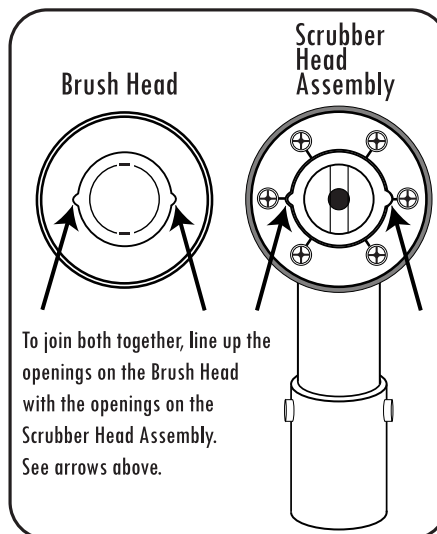

Firmly hold the Scrubber Head Assembly with one hand and then press the selected scrubber head on until secured.

Multi-Purpose Brush

Perfect all around cleaning brush.

Flat Brush

Ideal for large jobs with lots of flat surface area.

Corner Brush

Great for cleaning grout, corners and tight places.

*Sold Separately

LIMITATION OF LIABILITY

Liability limited to the purchase price of this product.
Supertek Canada Inc. shall not be liable for any incidental or consequential damages or any implied warranty on this product.